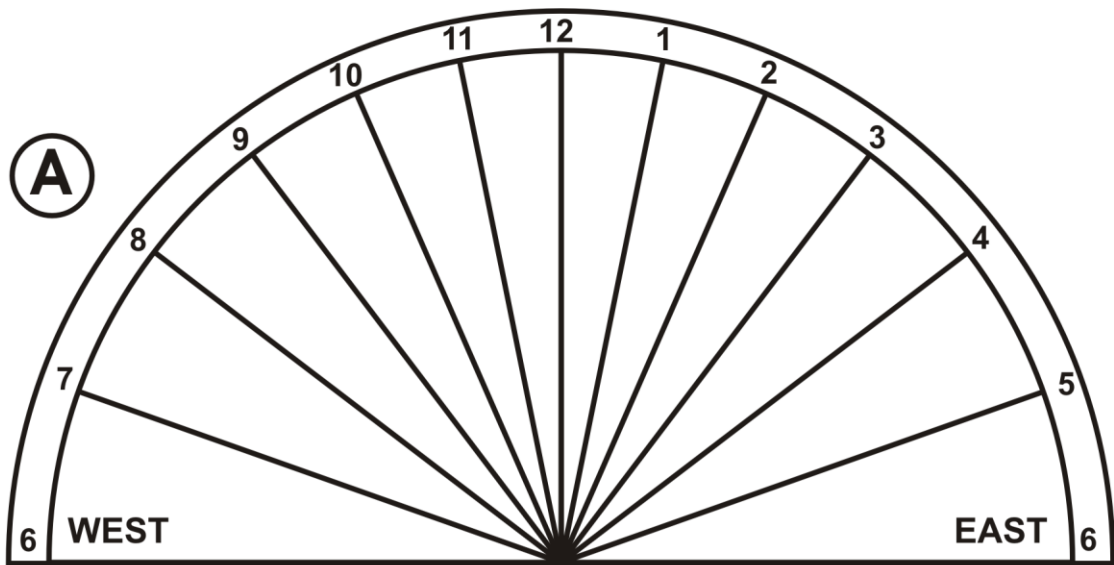

SUNDIAL TEMPLATE

The shadow angles shown above are for Vancouver, BC latitude.
Angles can be calculated at <http://www.anycalculator.com/horizontalsundial.htm>

CUT OUT
PIECES A & B

You can find your latitude at
<http://www.findlatitudeandlongitude.com/>

TAPE
TOGETHER
LIKE THIS

NOTE SHADOW...
IT IS NOW 3 P.M.