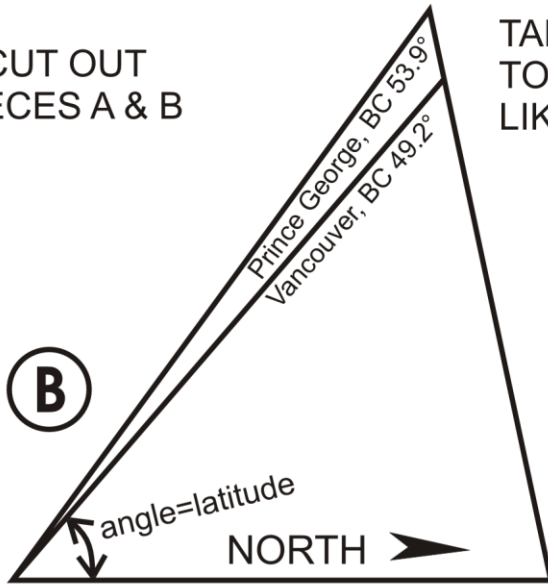

SUNDIAL TEMPLATE

The shadow angles shown above are for Vancouver, BC latitude.
Angles can be calculated at <http://www.anycalculator.com/horizontalsundial.htm>

CUT OUT
PIECES A & B

You can find your latitude at
<http://www.findlatitudeandlongitude.com/>

TAPE
TOGETHER
LIKE THIS

NOTE SHADOW...
IT IS NOW 3 P.M.