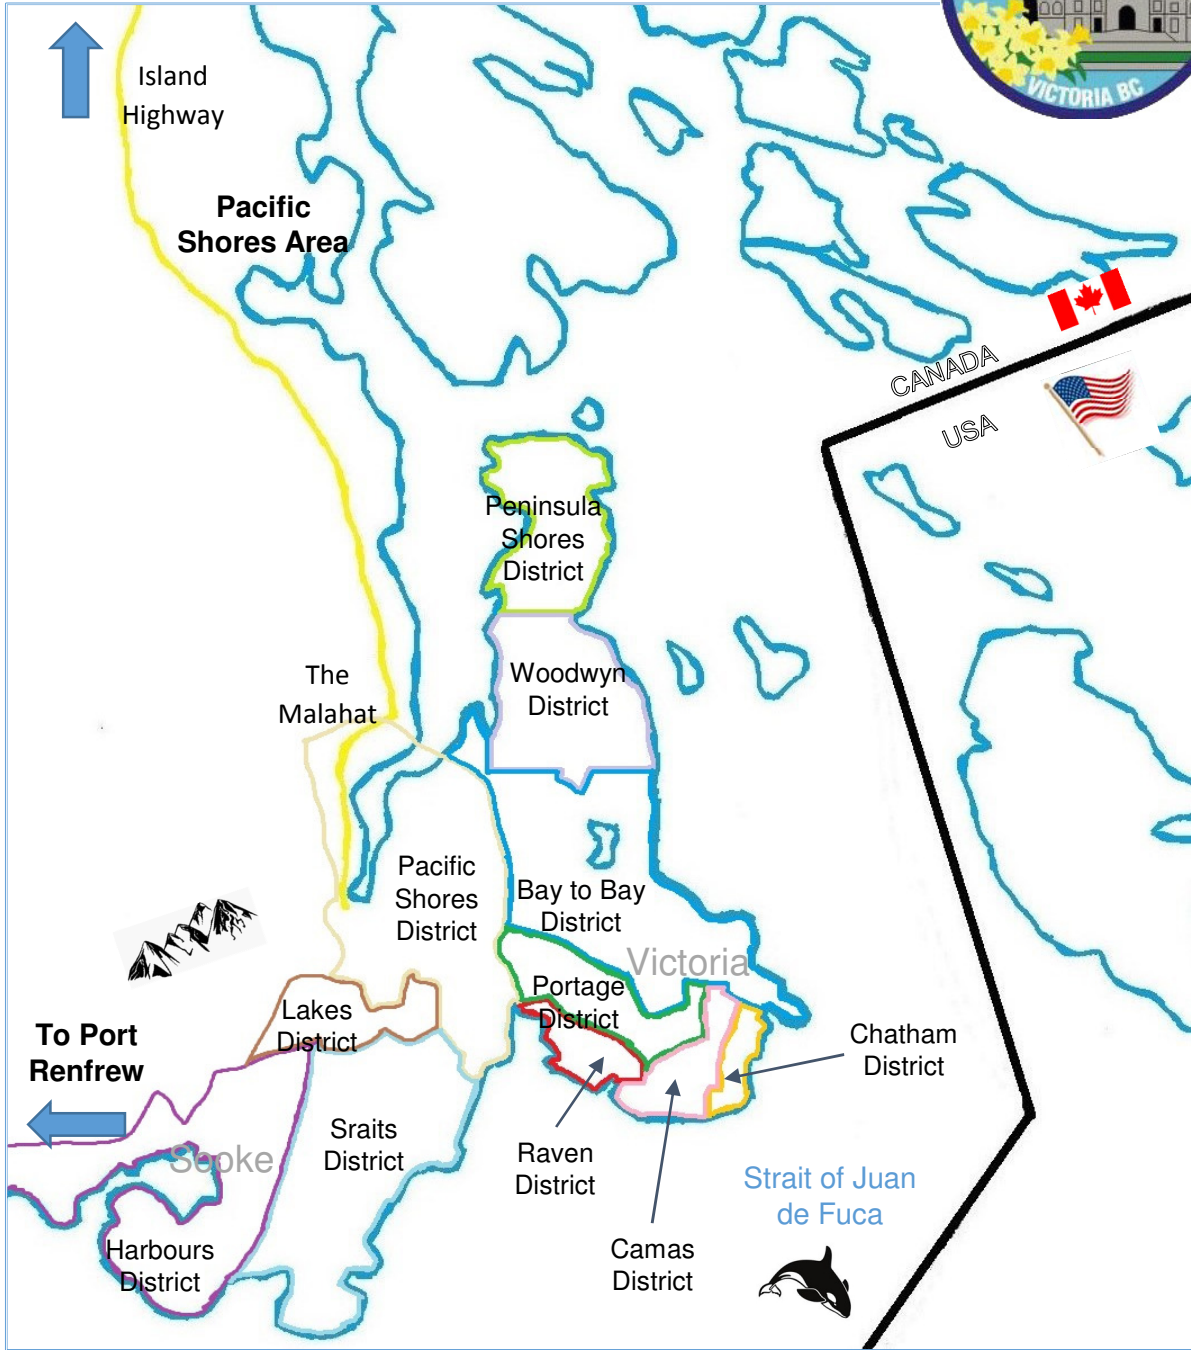

Southern Vancouver Island (SVI) Area Girl Guides
www.svigirlguides.bc.ca
 1-800-565-8111

SVI Area Districts		
Bay to Bay	Lakes	Raven
Camus	Pacific Skies	Straits
Chatham	Peninsula Shores	Woodwyn
Harbours	Portage Inlet	