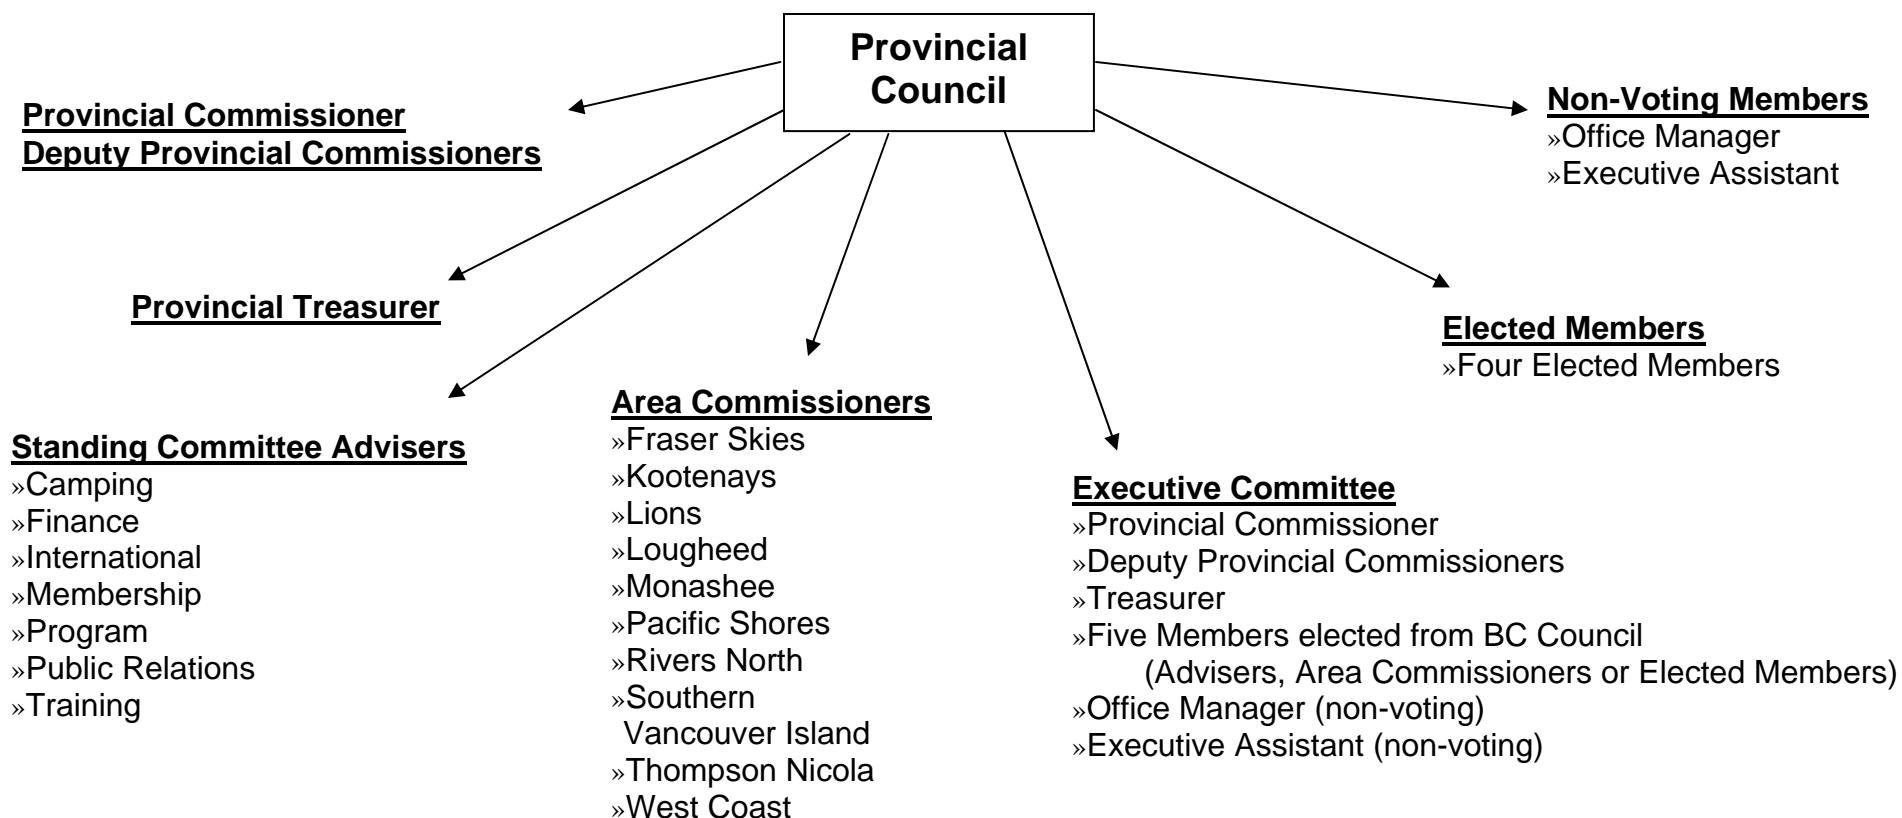

ORGANIZATIONAL CHART - BRITISH COLUMBIA COUNCIL

* North Star Lones District Commissioner is part of the Provincial Program Committee